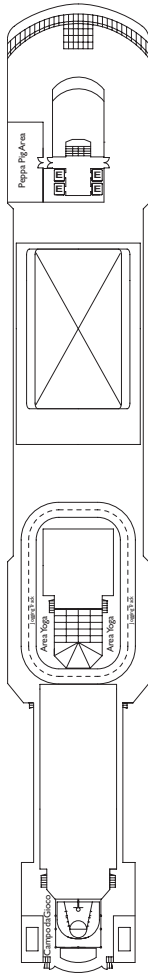

Costa Deliziosa

Inside Cabin

- Classic** Camelia, Giglio, Ortensia
- Premium** Ibisco, Petunia, Ortensia, Narciso
- Samsara** Petunia

Outside cabin

- Classic without view** Camelia
- Premium with ocean view** Narciso, Ortensia, Ibisco

Cabins with ocean view balcony

- Classic** Giglio, Camelia
- Premium** Ortensia, Ibisco, Petunia
- Samsara** Petunia

DECK 12 GIRASOLE

DECK 11 FUXIA

DECK 10 MAGNOLIA

DECK 9 ORCHIDEA

DECK 8 PETUNIA

DECK 7 IBISCO

Grt: 92.600 t
 Length: 294 m
 Width: 32,25 m
 Cruising speed: 21,6 knots
 Max speed: 23,6 knots

- ▣ cabins with partially restricted view
- X cabins without views
- H cabins for disabled guests
- ⌋ interconnecting cabins
- E lift
- 1 upper berth
- single sofa bed
- ▲▲ 2 low beds that cannot be converted into a double
- ◇ 1 double bed that cannot be converted into two low beds