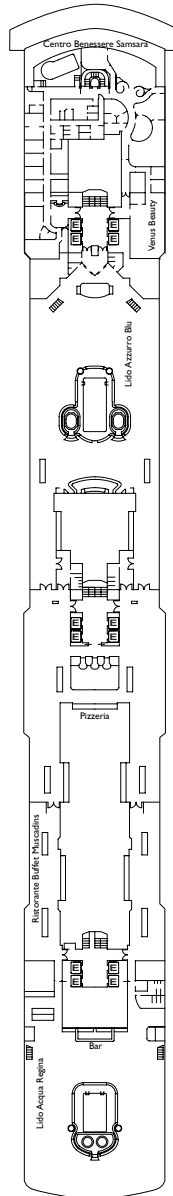

Costa Deliziosa

Inside Cabin

- Classic** Camelia, Giglio, Ortensia
- Premium** Ibisco, Petunia, Ortensia, Narciso
- Samsara** Petunia

Outside cabin

- Classic without view** Camelia
- Premium with ocean view** Narciso, Ortensia, Ibisco

Cabins with ocean view balcony

- Classic** Giglio, Camelia
- Premium** Ortensia, Ibisco, Petunia
- Samsara** Petunia

DECK 12 GIRASOLE

DECK 11 FUXIA

DECK 10 MAGNOLIA

DECK 9 ORCHIDEA

DECK 8 PETUNIA

DECK 7 IBISCO

Grt: 92.600 t
 Length: 294 m
 Width: 32,25 m
 Cruising speed: 21,6 knots
 Max speed: 23,6 knots

- ▣ cabins with partially restricted view
- X cabins without views
- H cabins for disabled guests
- ⌋ interconnecting cabins
- E lift
- 1 upper berth
- single sofa bed
- ▲▲ 2 low beds that cannot be converted into a double
- ◇ 1 double bed that cannot be converted into two low beds