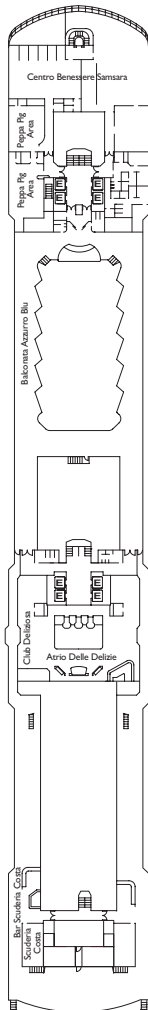

Costa Deliziosa

Inside Cabin

- Classic** Camelia, Giglio, Ortensia
- Premium** Ibisco, Petunia, Ortensia, Narciso
- Samsara** Petunia

Outside cabin

- Classic without view** Camelia
- Premium with ocean view** Narciso, Ortensia, Ibisco

Cabins with ocean view balcony

- Classic** Giglio, Camelia
- Premium** Ortensia, Ibisco, Petunia
- Samsara** Petunia

DECK 12 GIRASOLE

DECK 11 FUXIA

DECK 10 MAGNOLIA

DECK 9 ORCHIDEA

DECK 8 PETUNIA

DECK 7 IBISCO

Grt: 92.600 t
 Length: 294 m
 Width: 32,25 m
 Cruising speed: 21,6 knots
 Max speed: 23,6 knots

- ▣ cabins with partially restricted view
- X cabins without views
- H cabins for disabled guests
- ⌋ interconnecting cabins
- E lift
- 1 upper berth
- single sofa bed
- ▲▲ 2 low beds that cannot be converted into a double
- ◇ 1 double bed that cannot be converted into two low beds