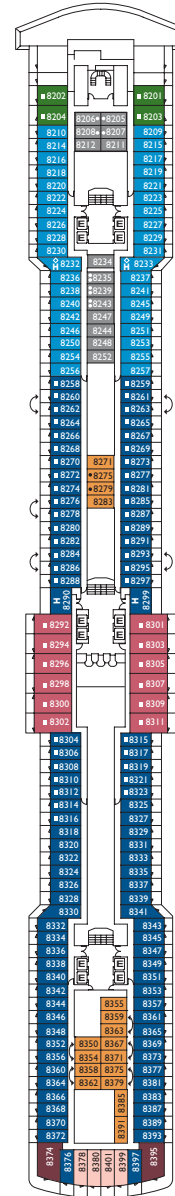

Costa Deliziosa

Inside Cabin

- Classic** Camelia, Giglio, Ortensia
- Premium** Ibisco, Petunia, Ortensia, Narciso
- Samsara** Petunia

Outside cabin

- Classic without view** Camelia
- Premium with ocean view** Narciso, Ortensia, Ibisco

Cabins with ocean view balcony

- Classic** Giglio, Camelia
- Premium** Ortensia, Ibisco, Petunia
- Samsara** Petunia

DECK 12 GIRASOLE

DECK 11 FUXIA

DECK 10 MAGNOLIA

DECK 9 ORCHIDEA

DECK 8 PETUNIA

DECK 7 IBISCO

Grt: 92.600 t
 Length: 294 m
 Width: 32,25 m
 Cruising speed: 21,6 knots
 Max speed: 23,6 knots

- ▣ cabins with partially restricted view
- X cabins without views
- H cabins for disabled guests
- ⌋ interconnecting cabins
- E lift
- 1 upper berth
- single sofa bed
- ▲▲ 2 low beds that cannot be converted into a double
- ◇ 1 double bed that cannot be converted into two low beds

Suites

- ▣ Mini Suite with Ocean View Balcony
Camelia, Giglio, Ibisco, Petunia
- ▣ Suite with Ocean View Balcony
Giglio, Ortensia, Ibisco, Petunia

- ▣ Panorama Suite with Ocean View Balcony
Camelia, Giglio, Ortensia, Ibisco, Petunia
- ▣ Grand Suite with Ocean View Balcony
Ibisco
- ▣ Samsara Suite with Ocean View Balcony
Petunia