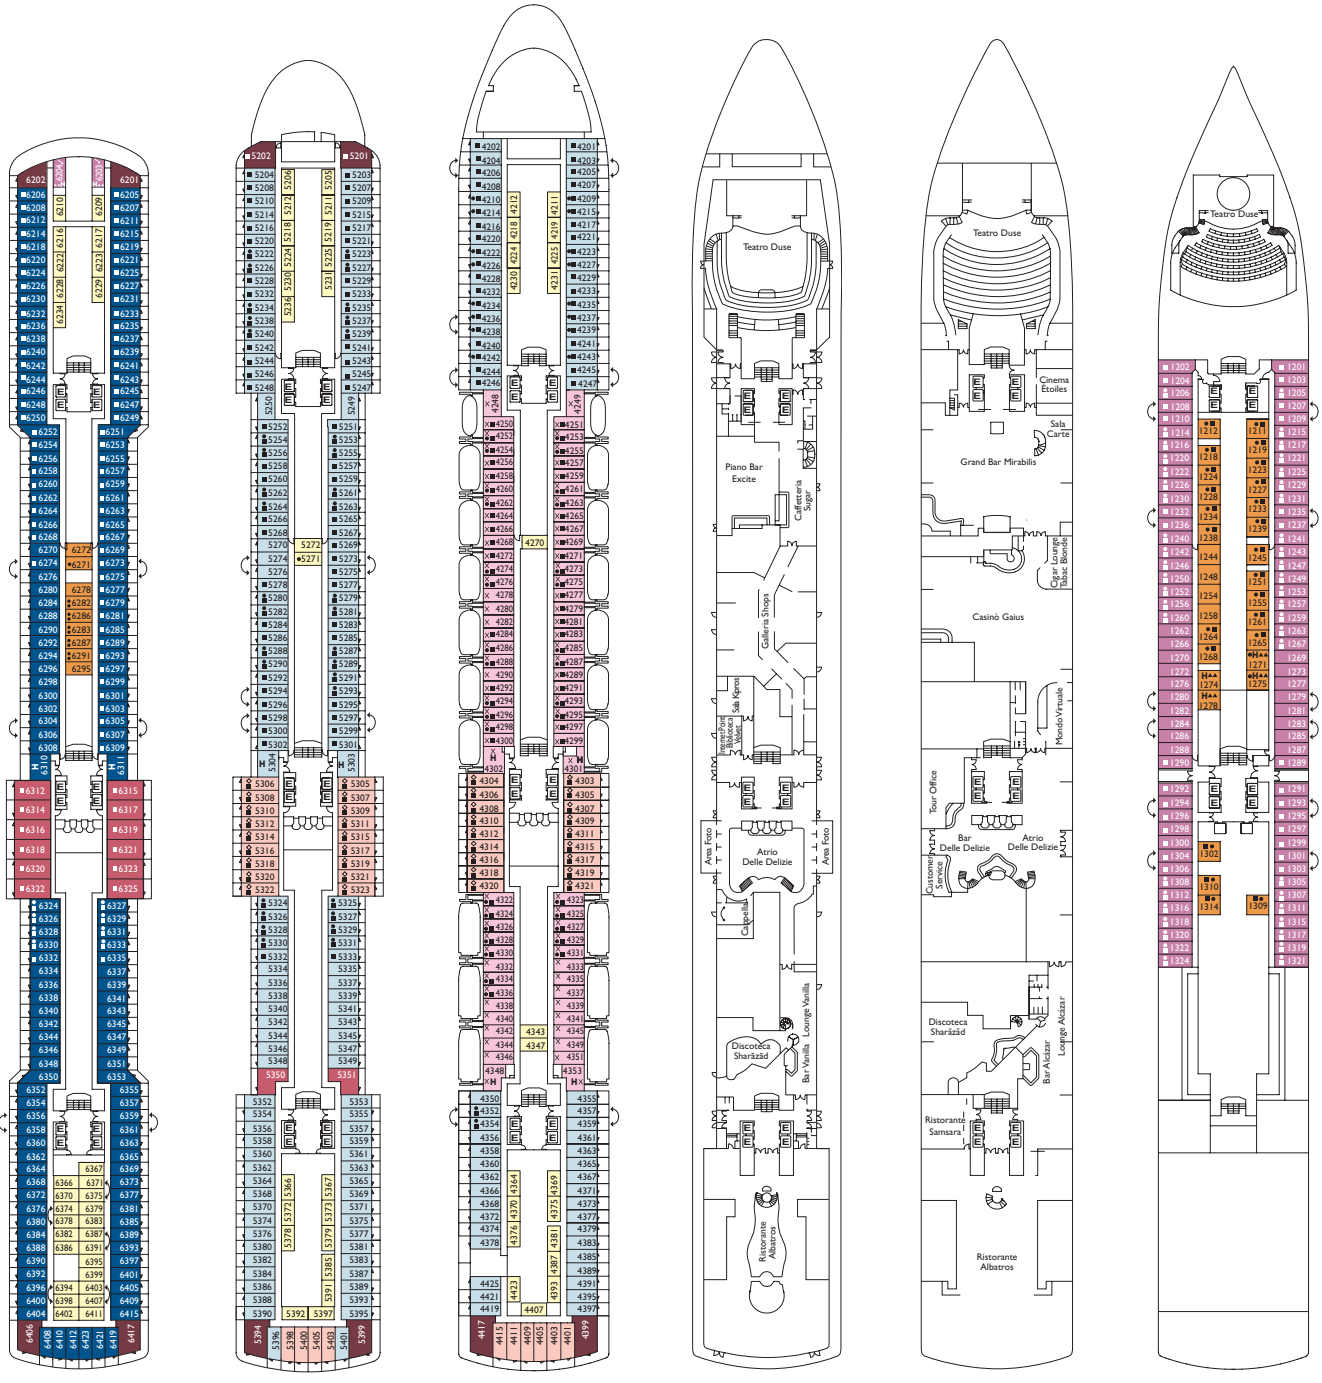

DECK 10 MAGNOLIA

DECK 6 ORTENSIA

DECK 5 GIGLIO

DECK 4 CAMELIA

DECK 3 AZALEA

DECK 2 GARDENIA

DECK 1 NARCISO