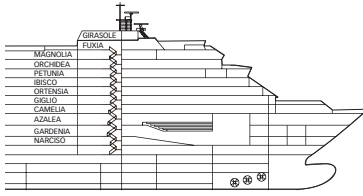

Grt: 92.600 t
 Length: 294 m
 Width: 32,25 m
 Cruising speed: 21,6 knots
 Max speed: 23,6 knots

- ▣ cabins with partially restricted view
- X cabins without views
- H cabins for disabled guests
- ⌋ interconnecting cabins
- E lift
- 1 upper berth
- single sofa bed
- ▲▲ 2 low beds that cannot be converted into a double
- ◇ 1 double bed that cannot be converted into two low beds