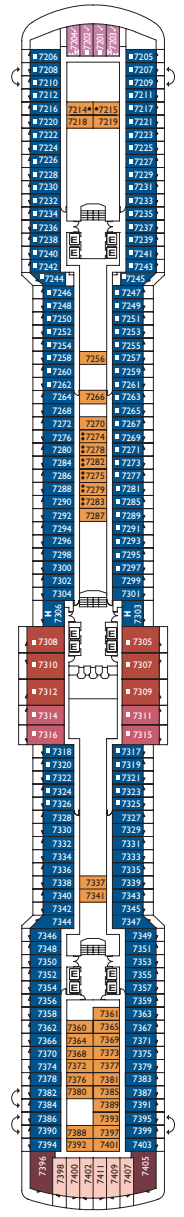

Costa Deliziosa

Inside Cabin

- Classic** Camelia, Giglio, Ortensia
- Premium** Ibisco, Petunia, Ortensia, Narciso
- Samsara** Petunia

Outside cabin

- Classic without view** Camelia
- Premium with ocean view** Narciso, Ortensia, Ibisco

Cabins with ocean view balcony

- Classic** Giglio, Camelia
- Premium** Ortensia, Ibisco, Petunia
- Samsara** Petunia

DECK 12 GIRASOLE

DECK 11 FUXIA

DECK 10 MAGNOLIA

DECK 9 ORCHIDEA

DECK 8 PETUNIA

DECK 7 IBISCO

Grt: 92.600 t
 Length: 294 m
 Width: 32,25 m
 Cruising speed: 21,6 knots
 Max speed: 23,6 knots

- ▣ cabins with partially restricted view
- X cabins without views
- H cabins for disabled guests
- ⌋ interconnecting cabins
- E lift
- 1 upper berth
- single sofa bed
- ▲▲ 2 low beds that cannot be converted into a double
- ◇ 1 double bed that cannot be converted into two low beds

Suites

- ▣ Mini Suite with Ocean View Balcony
Camelia, Giglio, Ibisco, Petunia
- ▣ Suite with Ocean View Balcony
Giglio, Ortensia, Ibisco, Petunia

- ▣ Panorama Suite with Ocean View Balcony
Camelia, Giglio, Ortensia, Ibisco, Petunia
- ▣ Grand Suite with Ocean View Balcony
Ibisco
- ▣ Samsara Suite with Ocean View Balcony
Petunia