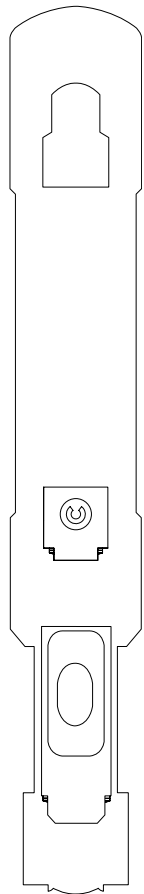

Costa Deliziosa

Inside Cabin

- **Classic**   Camelia, Giglio, Ortensia
- **Premium**   Ibisco, Petunia, Ortensia, Narciso
- **Samsara**   Petunia

Outside cabin

- **Classic without view**   Camelia
- **Premium with ocean view**   Narciso, Ortensia, Ibisco

Cabins with ocean view balcony

- **Classic**   Giglio, Camelia
- **Premium**   Ortensia, Ibisco, Petunia
- **Samsara**   Petunia